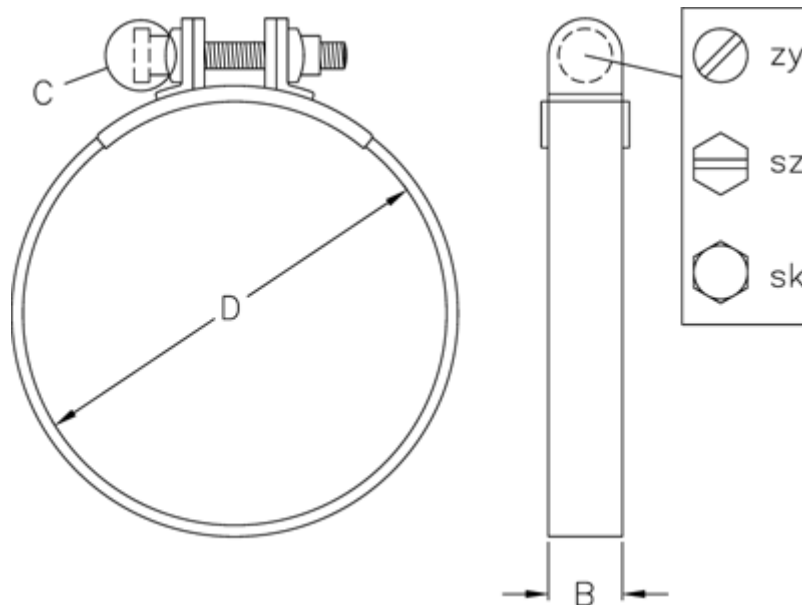

Data Sheet

Article number: 02140000020

Description: Sealing Clamp S 20 W1

Measures

C (screw type) = SZ

Diameter D = 20

Width B = 15